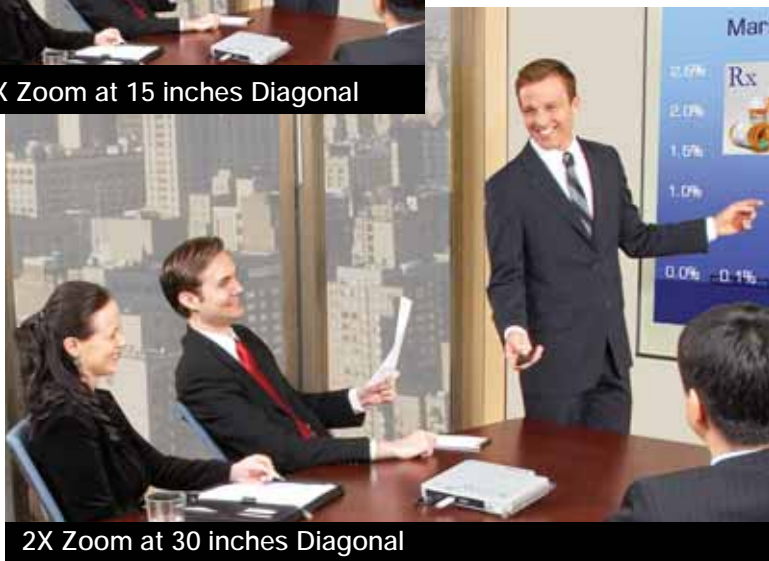

At 3.97 pounds the Casio Super Slim™ projector won't weigh you down.

Casio Super Slim projectors take the hassle out of travel so you can be the ultimate road warrior. At just under four pounds, it's lighter than most laptops so it won't weigh you down. And at a mere 1.7" thick its thin profile will make packing for your travels a breeze... forget the extra bags, just stow it away in your briefcase.

Traveling with the Casio Super Slim couldn't be easier - whether you use your laptop, or the PC free option.

2X Optical Zoom up to 300 Inches Diagonally offers the ultimate in user flexibility.

1X Zoom at 15 inches Diagonal