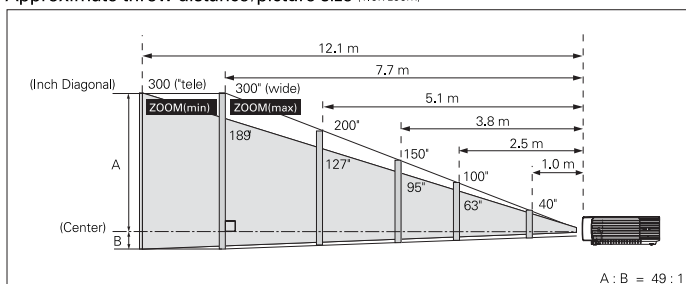

Screen Size (W x H) mm	40"	100"	150"	200"	300"
16:10 aspect ratio	862 x 538	2154 x 1346	3231 x 2019	4308 x 2692	6462 x 4039
Zoom (min)	1.6m	4.0m	6.0m	8.1m	12.1m
Zoom (max)	1.0m	2.5m	3.8m	5.1m	7.7m

Approximate throw distances shown above were calculated based on lens design specifications. Please note that up to 5% deviation may occur due to lens variation.