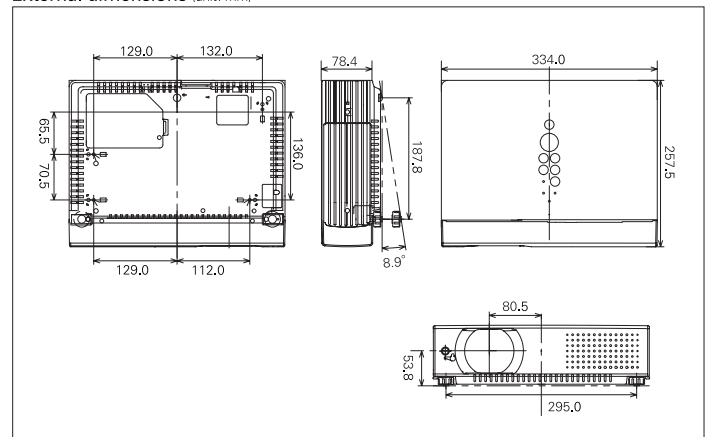

External dimensions (unit: mm)

All products manufactured by the Projector Integrated Business Unit of SANYO's DI Company employ a quality management system that has undergone the inspection and registration process of the ISO 9001:2000 international standard.

SANYO's DI Company has received ISO 14001 certification for the environmental management system used in its factory.

<http://www.sanyo-lcdp.com/english/>

Pixelworks ICs are used in this projector

Caution: Please consult the instruction manual to ensure safe and proper operation of the product.

Distributed by:

SANYO

SANYO Electric Co., Ltd.
DI company