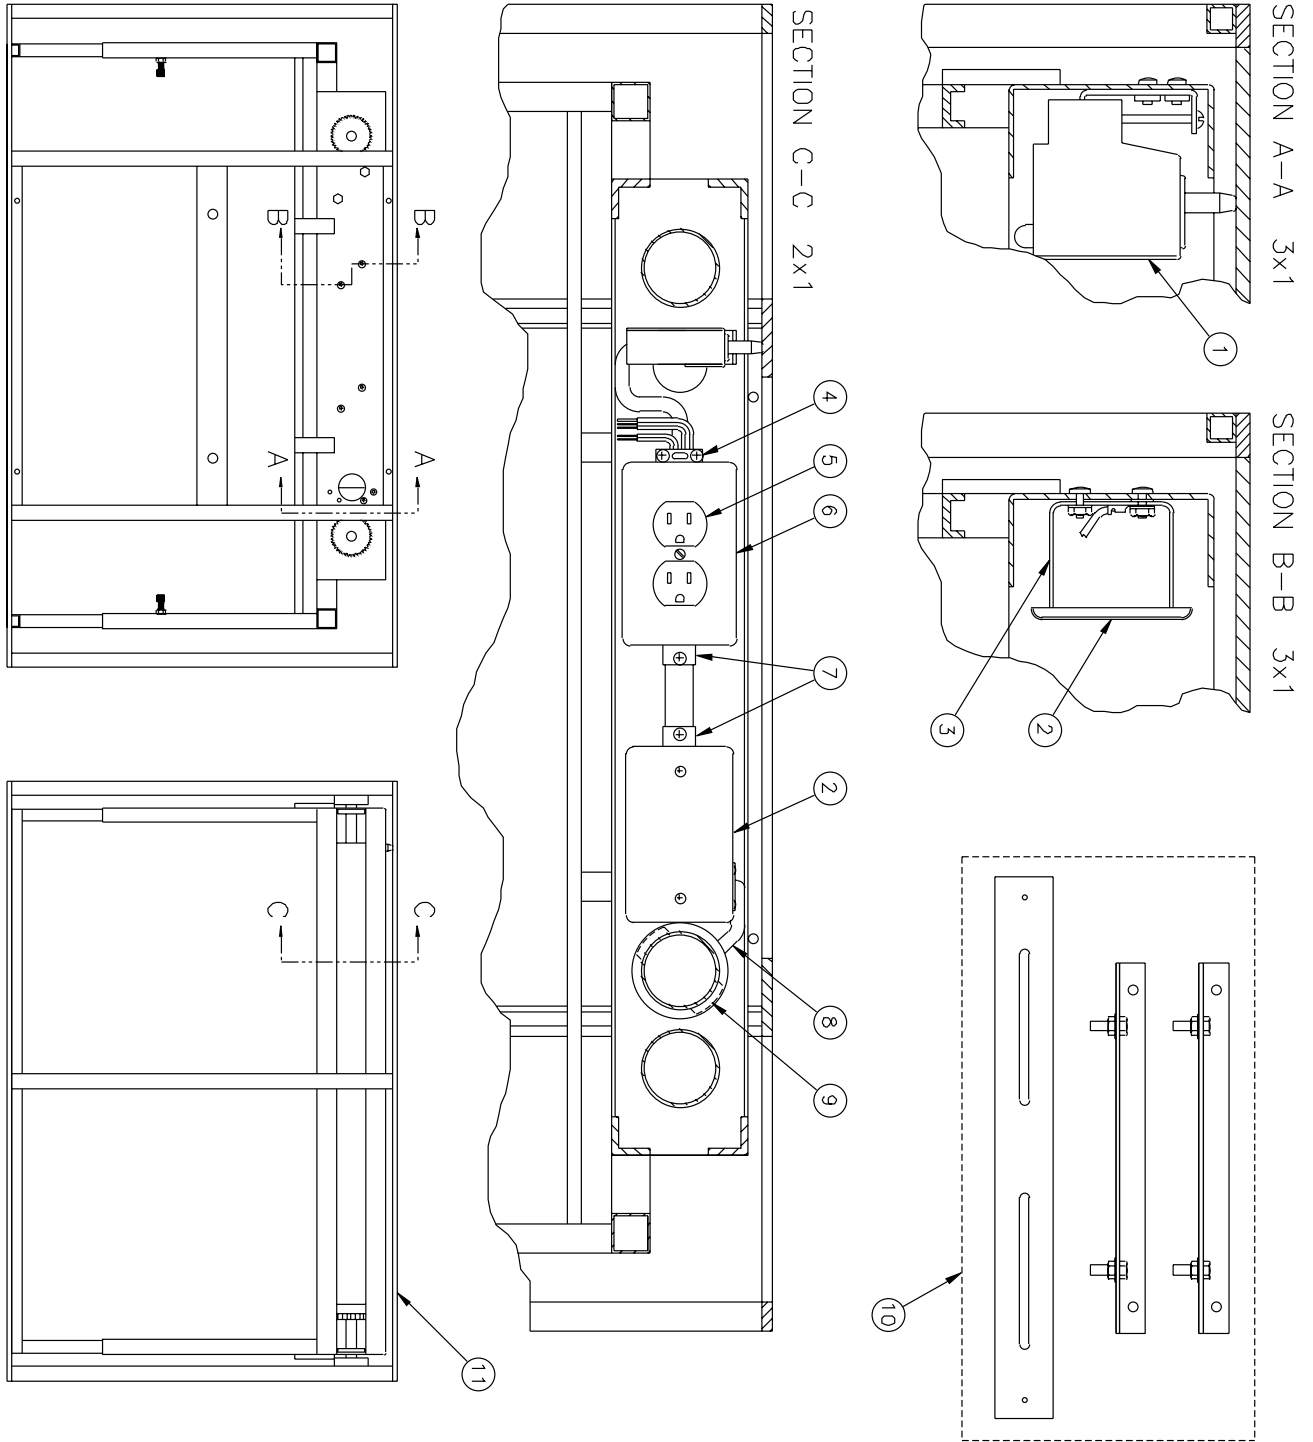

# DA-LIFT VIDEO PROJECTOR LIFT

## DA-LIFT VIDEO PROJECTOR LIFT

Item No.	Da-Lite Part No.	Description	Quantity Required	List Price Each
1	78103	Microswitch assembly, 120 volt . . . . .	1	\$40.00
	30562	Microswitch assembly, 240 volt for Euro Da-Lift . . . . .	1	40.00
2	78102	Cover, junction box plain . . . . .	1	2.20
3	46430	Junction box . . . . .	2	6.00
4	54520	Connector, cable 3/8" . . . . .	2	1.00
5	50450	Receptacle, duplex-black for 120 volt . . . . .	1	15.50
	30574	Receptacle, duplex-ivory for 240 volt (not shown) . . . . .	1	15.50
6	78101	Cover, duplex-receptacle . . . . .	1	2.20
7	83704	Connector, EMT 1/2" . . . . .	2	0.60
8	89510	Motor, 120 volt for Da-Lift 15M. . . . .	1	540.00
	82736	Motor, 120 volt for Da-Lift 15, 19 and 19L. . . . .	1	540.00
	32087	Motor, 240 volt for Euro Da-Lift 15M. . . . .	1	540.00
	82738	Motor, 240 volt for Euro Da-Lift 15, 19 and 19L. . . . .	1	540.00
9	78096	Motor bracket . . . . .	1	12.00
10	92372	Angles and bar for Da-Lift 15M. . . . .	1	132.00
	78174	Angles and bar for Da-Lift 15. . . . .	1	134.00
	78175	Angles and bar for Da-Lift 19. . . . .	1	138.00
	78176	Angles and bar for Da-Lift 19L. . . . .	1	140.00
11	Frame and motor assemblies include #8, 9 and 10			
	92379	Frame and motor assembly for Da-Lift 15M . . . . .	1	3,188.00
	78171	Frame and motor assembly for Da-Lift 15 . . . . .	1	3,230.00
	78172	Frame and motor assembly for Da-Lift 19 . . . . .	1	3,256.00
12	78173	Frame and motor assembly for Da-Lift 19L . . . . .	1	3,334.00
	80575	Wall switch, 120V white (not shown) . . . . .	1	70.00
	40961	Wall switch, 120V ivory (not shown) . . . . .	1	70.00
	91705	Wall switch, 240V white (not shown) . . . . .	1	70.00
	30543	Wall switch, 240V ivory (not shown) . . . . .	1	70.00