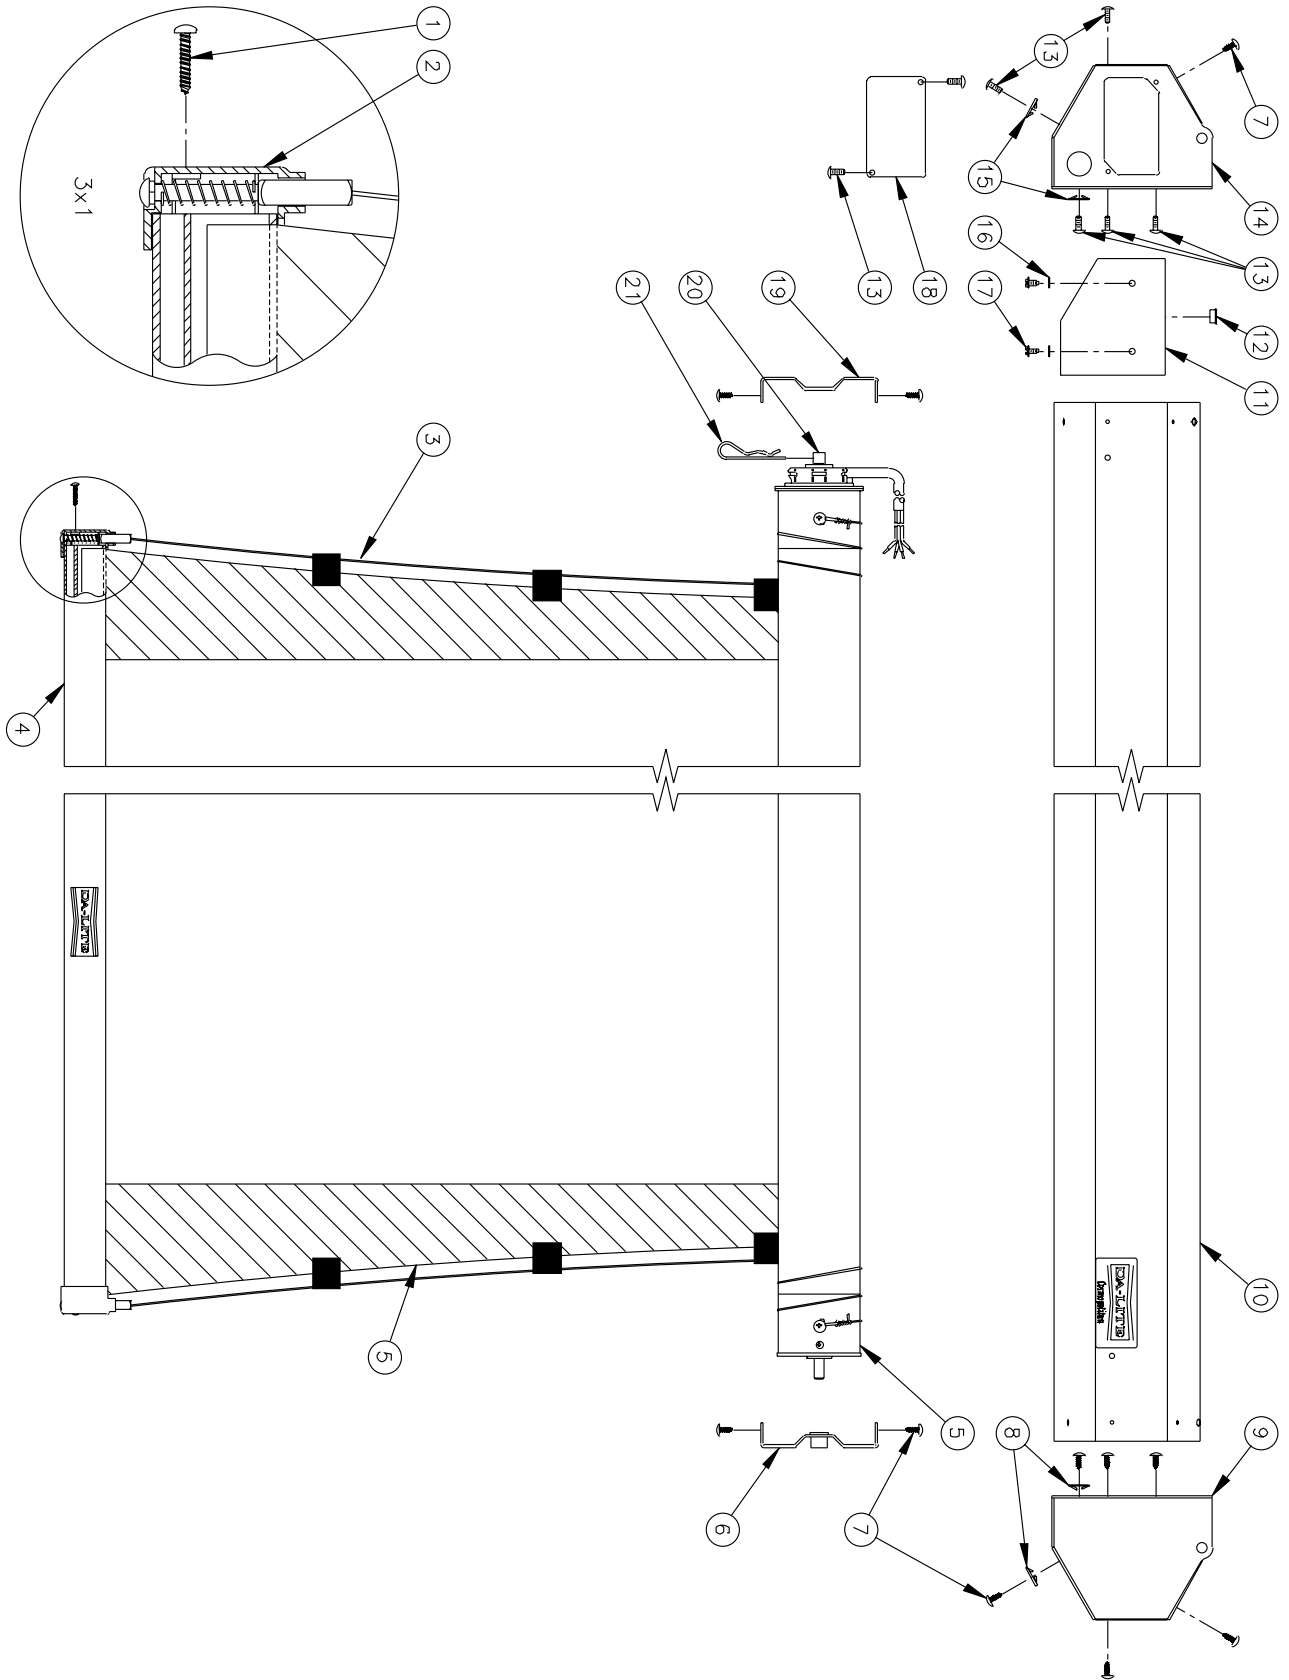

# TENSIONED COSMOPOLITAN ELECTROL

Item No.	Da-Lite Part No.	Description	Quantity Required	List Price Each
1	44839	Screw for slat cap assembly . . . . .	4	\$0.20
2	92030	Slat cap assembly . . . . .	2	8.00
3	75658	Line, chalk and mason black (per foot) . . . . . (Figure one side at approximately height of fabric + 2' + any extra needed)	Per size	0.16
4	81237	Black slat for 50" x 50" screens . . . . .	1	48.00
	81238	Black slat for 60" x 60" screens . . . . .	1	50.00
	81239	Black slat for 70" x 70" screens . . . . .	1	52.00
	80130	Black slat for 84" x 84" screens . . . . .	1	64.00
	81240	Black slat for 6' x 8' screens . . . . .	1	78.00
	83067	Black slat for 8' x 8' screens . . . . .	1	78.00
	80131	Black slat for 7' x 9' screens . . . . .	1	92.00
	81243	Black slat for 9' x 9' screens . . . . .	1	92.00
	83733	Black slat for 8' x 10' screens . . . . .	1	98.00
	83738	Black slat for 10' x 10' screens . . . . .	1	98.00
	82689	Black slat for 9' x 12' and 180" diagonal screens . . . . .	1	126.00
	78602	Black slat for 72" diagonal screens . . . . .	1	50.00
	78538	Black slat for 84" diagonal screens . . . . .	1	52.00
	78603	Black slat for 100" diagonal screens . . . . .	1	64.00
	78537	Black slat for 120" diagonal screens . . . . .	1	78.00
	78894	Black slat for 150" diagonal screens . . . . .	1	98.00
	82690	Black slat for 200" diagonal screens . . . . .	1	128.00
	84033	Black slat for 92" diagonal screens . . . . .	1	64.00
	78821	Black slat for 106" diagonal screens . . . . .	1	78.00
	78822	Black slat for 119" diagonal screens . . . . .	1	92.00
	78823	Black slat for 133" diagonal screens . . . . .	1	98.00
	78824	Black slat for 159" diagonal screens . . . . .	1	126.00
5		Fabric and roller assemblies include #1, 2, 3 and 4		
	81285	Fabric and roller assembly, Da-Mat 50" x 50" . . . . .	1	668.00
	88951	Fabric and roller assembly, High Contrast Da-Mat 50" x 50" . . . . .	1	668.00
	81286	Fabric and roller assembly, Pearlescent 50" x 50" . . . . .	1	896.00
	81287	Fabric and roller assembly, Cinema Vision 50" x 50" . . . . .	1	1,070.00
	90383	Fabric and roller assembly, High Contrast Cinema Vision 50" x 50" . . . . .	1	1,070.00
	86483	Fabric and roller assembly, Da-Tex 50" x 50" . . . . .	1	1,000.00
	86484	Fabric and roller assembly, Dual Vision 50" x 50" . . . . .	1	1,000.00
	81288	Fabric and roller assembly, Da-Mat 60" x 60" . . . . .	1	736.00
	88952	Fabric and roller assembly, High Contrast Da-Mat 60" x 60" . . . . .	1	736.00
	81289	Fabric and roller assembly, Pearlescent 60" x 60" . . . . .	1	984.00
	81290	Fabric and roller assembly, Cinema Vision 60" x 60" . . . . .	1	1,178.00
	90384	Fabric and roller assembly, High Contrast Cinema Vision 60" x 60" . . . . .	1	1,178.00
	86485	Fabric and roller assembly, Da-Tex 60" x 60" . . . . .	1	1,098.00
	86486	Fabric and roller assembly, Dual Vision 60" x 60" . . . . .	1	1,098.00
	81291	Fabric and roller assembly, Da-Mat 70" x 70" . . . . .	1	808.00
	88953	Fabric and roller assembly, High Contrast Da-Mat 70" x 70" . . . . .	1	808.00
	81292	Fabric and roller assembly, Pearlescent 70" x 70" . . . . .	1	1,082.00
	81293	Fabric and roller assembly, Cinema Vision 70" x 70" . . . . .	1	1,296.00
	90385	Fabric and roller assembly, High Contrast Cinema Vision 70" x 70" . . . . .	1	1,296.00
	86487	Fabric and roller assembly, Da-Tex 70" x 70" . . . . .	1	1,208.00
	86488	Fabric and roller assembly, Dual Vision 70" x 70" . . . . .	1	1,208.00
	81294	Fabric and roller assembly, Da-Mat 84" x 84" . . . . .	1	890.00
	88954	Fabric and roller assembly, High Contrast Da-Mat 84" x 84" . . . . .	1	890.00
	81295	Fabric and roller assembly, Pearlescent 84" x 84" . . . . .	1	1,192.00
	81296	Fabric and roller assembly, Cinema Vision 84" x 84" . . . . .	1	1,424.00
	90386	Fabric and roller assembly, High Contrast Cinema Vision 84" x 84" . . . . .	1	1,424.00