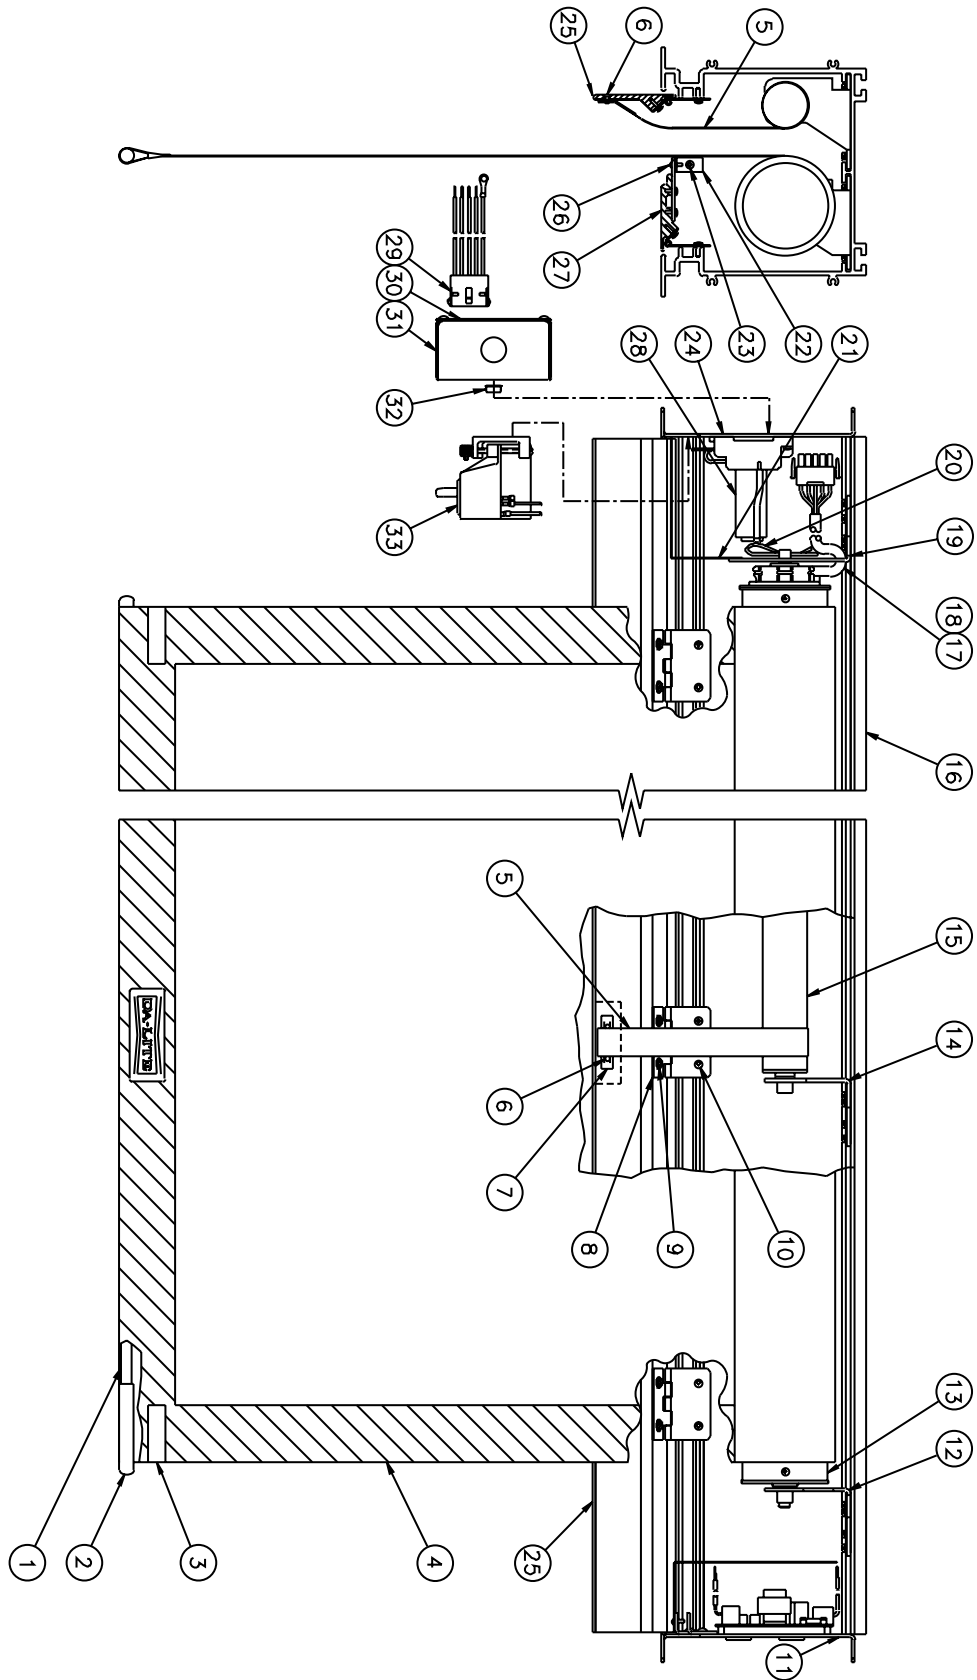

# ADVANTAGE DELUXE ELECTROL

Item No.	Da-Lite Part No.	Description	Quantity Required	List Price Each	
1	46338	Slat, 3/8" diameter for 50" screens. . . . .	1	5.50	
	46339	Slat, 3/8" diameter for 60" and 72" diagonal screens. . . . .	1	6.00	
	46340	Slat, 3/8" diameter for 70" and 84" diagonal screens. . . . .	1	6.50	
	46341	Slat, 3/8" diameter for 84", 96" diagonal, 100" diagonal and 92" diagonal screens . . . . .	1	7.00	
	46342	Slat, 3/8" diameter for 8', 120" diagonal and 106" diagonal screens . . . . .	1	8.00	
	46343	Slat, 3/8" diameter for 9' and 119" diagonal screens. . . . .	1	9.00	
	46344	Slat, 3/8" diameter for 10', 150" diagonal and 133" diagonal screens . . . . .	1	10.00	
	46345	Slat, 3/8" diameter for 12', 180" diagonal and 159" diagonal screens . . . . .	1	12.00	
	82441	Slat, 3/8" diameter for 200" diagonal screens . . . . .	1	13.00	
	2	46763	Slat cap, black. . . . .	2	0.24
	3	46922	Tape for pocket, black . . . . .	2	0.16
4	79647	Fabric, Matte White 50" x 50" . . . . .	1	62.00	
	92748	Fabric, High Contrast Matte White 50" x 50" . . . . .	1	80.00	
	79651	Fabric, Glass Beaded 50" x 50" . . . . .	1	62.00	
	73832	Fabric, Video Spectra 1.5 50" x 50" . . . . .	1	80.00	
	77799	Fabric, High Power 50" x 50" . . . . .	1	286.00	
	79648	Fabric, Matte White 60" x 60" . . . . .	1	102.00	
	92749	Fabric, High Contrast Matte White 60" x 60" . . . . .	1	112.00	
	79652	Fabric, Glass Beaded 60" x 60" . . . . .	1	102.00	
	73833	Fabric, Video Spectra 1.5 60" x 60" . . . . .	1	112.00	
	78041	Fabric, High Power 60" x 60" . . . . .	1	326.00	
	79649	Fabric, Matte White 70" x 70" . . . . .	1	126.00	
	92750	Fabric, High Contrast Matte White 70" x 70" . . . . .	1	140.00	
	79653	Fabric, Glass Beaded 70" x 70" . . . . .	1	126.00	
	73834	Fabric, Video Spectra 1.5 70" x 70" . . . . .	1	140.00	
	78042	Fabric, High Power 70" x 70" . . . . .	1	348.00	
	79650	Fabric, Matte White 84" x 84" . . . . .	1	206.00	
	92751	Fabric, High Contrast Matte White 84" x 84" . . . . .	1	228.00	
	79654	Fabric, Glass Beaded 84" x 84" . . . . .	1	206.00	
	75184	Fabric, Video Spectra 1.5 84" x 84" . . . . .	1	228.00	
	30096	Fabric, High Power 84" x 84" . . . . .	1	430.00	
	79623	Fabric, Matte White 6' x 8' . . . . .	1	260.00	
	92752	Fabric, High Contrast Matte White 6' x 8' . . . . .	1	286.00	
	79624	Fabric, Glass Beaded 6' x 8' . . . . .	1	260.00	
	75185	Fabric, Video Spectra 1.5 6' x 8' . . . . .	1	286.00	
	78043	Fabric, High Power 6' x 8' . . . . .	1	482.00	
	79625	Fabric, Matte White 8' x 8' . . . . .	1	296.00	
	92753	Fabric, High Contrast Matte White 8' x 8' . . . . .	1	326.00	
	79626	Fabric, Glass Beaded 8' x 8' . . . . .	1	296.00	
	75186	Fabric, Video Spectra 1.5 8' x 8' . . . . .	1	326.00	
	80472	Fabric, High Power 8' x 8' . . . . .	1	520.00	
	79627	Fabric, Matte White 7' x 9' . . . . .	1	306.00	
	92754	Fabric, High Contrast Matte White 7' x 9' . . . . .	1	336.00	
	79628	Fabric, Glass Beaded 7' x 9' . . . . .	1	306.00	
	75187	Fabric, Video Spectra 1.5 7' x 9' . . . . .	1	336.00	
	83610	Fabric, High Power 7' x 9' . . . . .	1	624.00	
	46203	Fabric, Matte White 9' x 9' . . . . .	1	402.00	
	79630	Fabric, Glass Beaded 9' x 9' . . . . .	1	402.00	
	83611	Fabric, High Power 9' x 9' . . . . .	1	640.00	
	79631	Fabric, Matte White 8' x 10' . . . . .	1	354.00	
	92755	Fabric, High Contrast Matte White 8' x 10' . . . . .	1	388.00	
79632	Fabric, Glass Beaded 8' x 10' . . . . .	1	354.00		